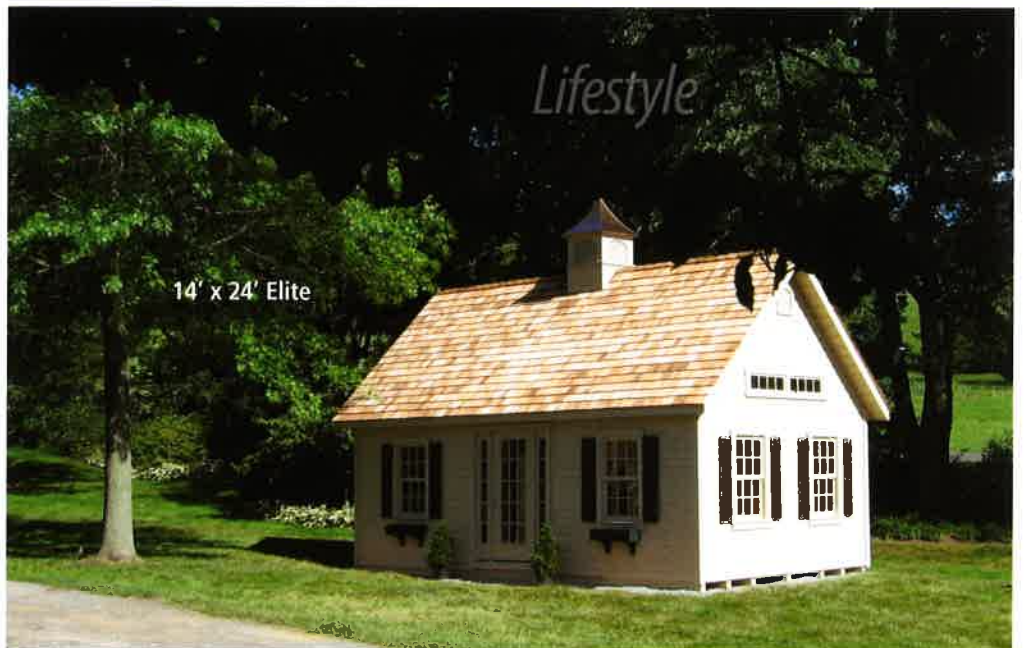

# Elite Models

*A place at the lake*

Our Elite model is as spacious as you can make a pre-fab outdoor structure. It can include a second floor made doubly useful with added dormers and gables. Our structures are an ideal lifestyle addition for home, hobby, retreat or utility. When it's an Elite, it's so much more than a shed.

*"Family times are even more fun with our new poolhouse!"*

12' x 18'  
Custom Elite

10' x 16' Elite

18' x 20' Elite

*So well built, you can build  
a rustic cabin with our  
larger units*

Our unusually generous sheds are really more of an out-building, as a farmer might say. These structures are designed to add to your lifestyle in whatever ways you decide, because they are larger, better built and much more durable than your basic utility shed. We've taken outdoor structures to a whole new level.

*"My new workshop is just great.  
I love it."*

With the right foundation, many of our customers have built a new barn, sized just about right for a horse or two. Plenty of room for tack, feed and other supplies. Other folks add a garage with our larger units, and the second floor adds a great place to store things. It's almost like having an extra attic, complete with wide, sturdy stairs! Yes, a two-story shed! You've got to see it to believe it.

*Beiler*

Elegance

12' x 20' Poolhouse

*Poolside or just 'out back,' these outdoor structures add new dimensions of lifestyle enjoyment.*

If you're spending more time at home these days, why not invest in something you can enjoy for decades to come. Our outdoor structures are made with the latest in ultra low maintenance materials, including composite materials used in the best homes.